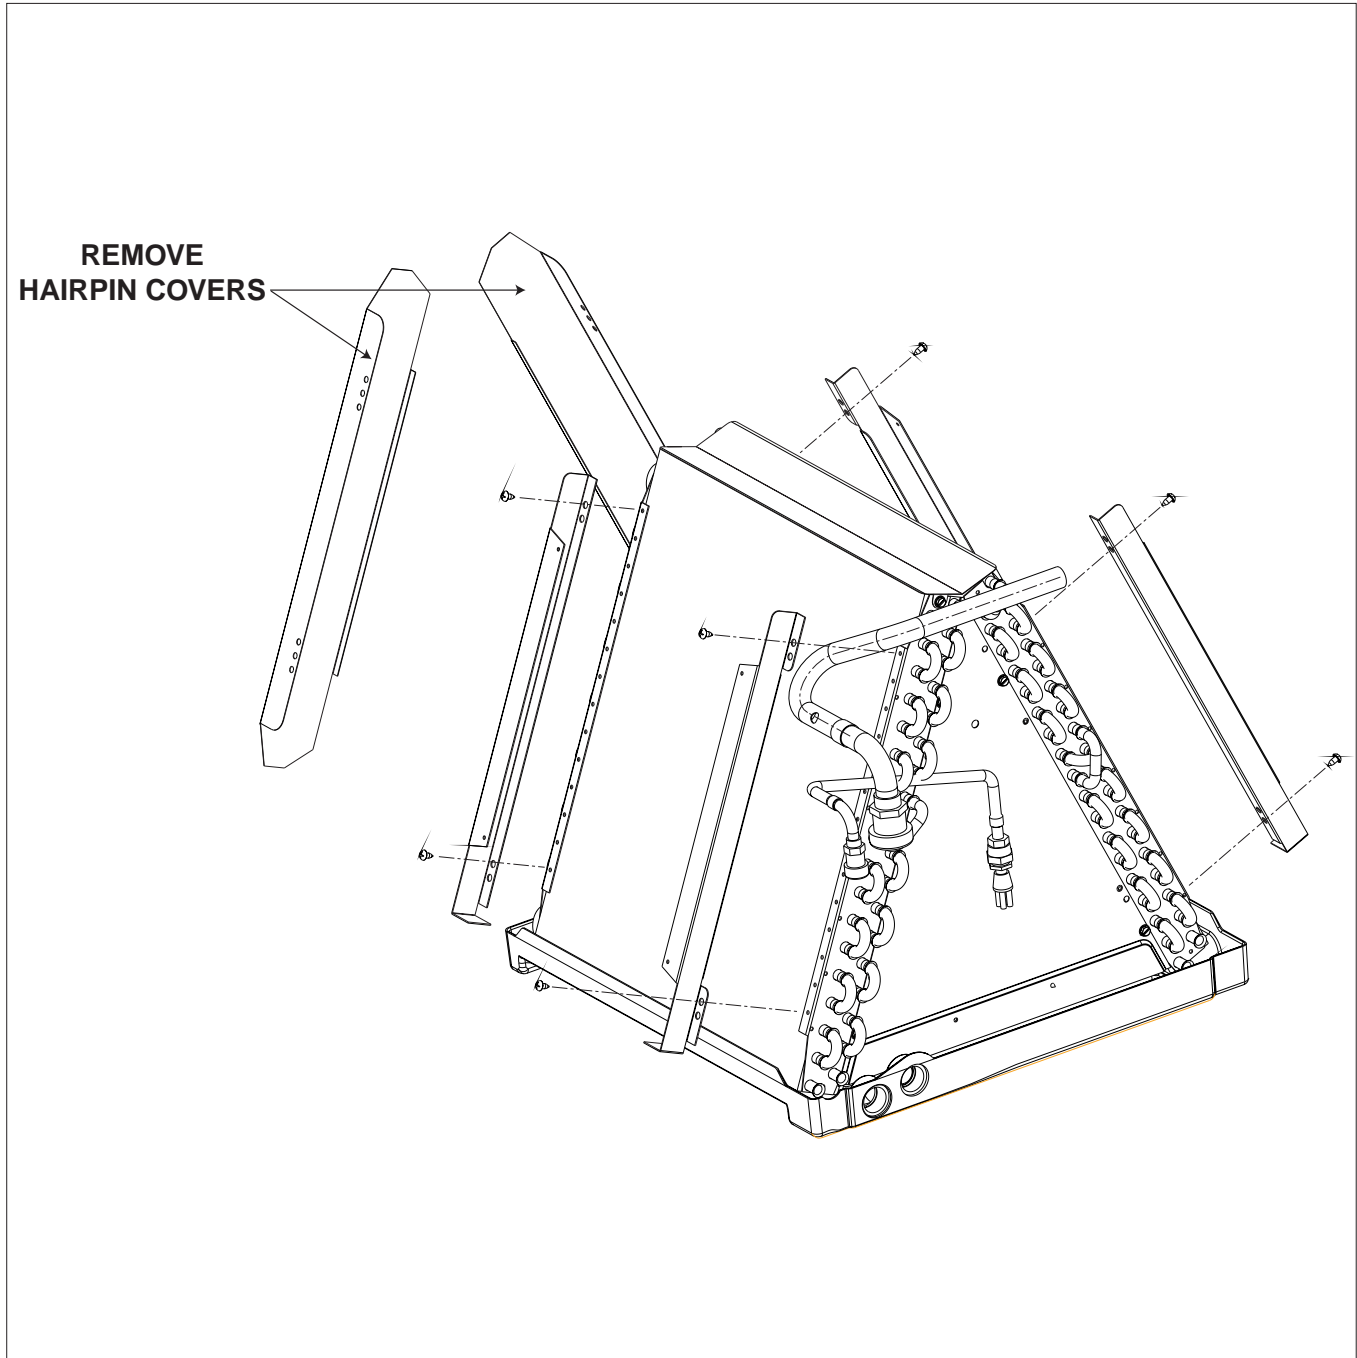

Installation Instructions

Filter Rack Kit for Manufactured Housing

7078790

St. Louis, MO

NORDYNE

707879

Specifications and illustrations subject to change without notice and without incurring obligations.
Printed in U.S.A. (1/00)