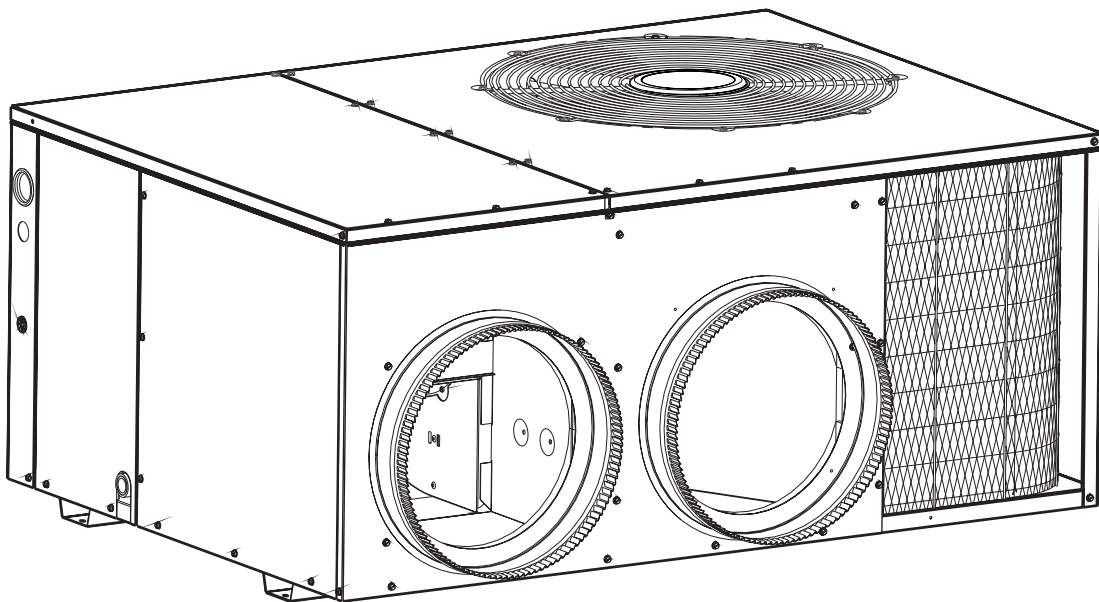

**REPLACEMENT PARTS LIST**

**Single Package Heat Pump  
PPH1RC Series  
12 SEER Models**

## 12 SEER Single Package Heat Pump Model PPH1RC

ITEM	PART #	DESCRIPTION	024K	030K	036K	042K	048K
1	606261	Acorn Nut	4	4	4	4	4
2	621720	Condenser Motor 1/8 hp	1	1			
	621721	Condenser Motor 1/4 hp			1	1	1
3	669404	Fan Grille	1	1	1	1	1
4	667279	Fan Blade 20" Dia., 26°	1	1	1		
	667278	Fan Blade 20" Dia., 30°				1	1
5	D07090BR	Right Top Pan Assy.	1	1	1	1	1
6	D03570BR	Left Top Pan Assy.	1	1	1	1	1
7	D03290	Drain Channel	1	1	1	1	1
8	D03441R	Divider Panel	1	1			
	D03443R	Divider Panel			1	1	1
9	D03481R	Blower Divider Assy	1	1			
	D03483R	Blower Divider Assy			1	1	1
10	917950	Compressor	1				
	914865	Compressor		1			
	914927	Compressor			1		
	914656	Compressor				1	
	917219	Compressor					1
11	668793	Accumulator	1	1	1		
	668794	Accumulator				1	1
12	668766	Reversing Valve	1				
	668767	Reversing Valve		1	1		
	668768	Reversing Valve				1	
	668769	Reversing Valve					1
13	669343	Reversing Valve Coil	1	1	1	1	1
14	689513	Coil Gasket	1	1	1	1	1
15	669187	Drain Pan	1	1	1	1	1
16	663713	Drain Tube	1	1	1	1	1
17	669211	"P" Trap	1	1	1	1	1
18	669184	Elbow	1	1	1	1	1
19	664060	Indoor Restrictor	1				
	664067	Indoor Restrictor		1			
	664073	Indoor Restrictor			1		
	664083	Indoor Restrictor				1	
	664087	Indoor Restrictor					1
20	663716	Indoor Distributor	1				
	663580	Indoor Distributor		1			
	663581	Indoor Distributor			1		
	663582	Indoor Distributor				1	
	663584	Indoor Distributor					1
21	664055	Outdoor Restrictor	1				
	664063	Outdoor Restrictor		1			
	664065	Outdoor Restrictor			1		
	664067	Outdoor Restrictor				1	
	664077	Outdoor Restrictor					1
22	663580	Outdoor Distributor	1	1			
	663581	Outdoor Distributor			1	1	
	663582	Outdoor Distributor					1
23	663394	Swivel Connector	2	2	2	2	2
24	262970	Blower Foot	1	1	1	1	1
25	621937	Blower Motor	1				
	621938	Blower Motor		1			
	621939	Blower Motor			1	1	
	621940	Blower Motor					1