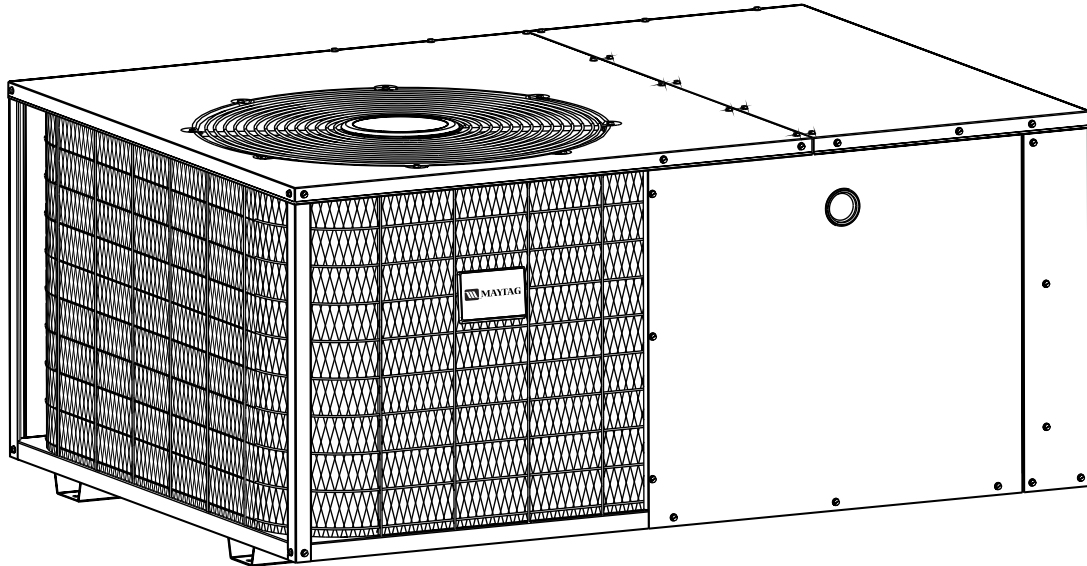

**REPLACEMENT PARTS LIST**

**Single Package Heat Pump  
PPH1RC Series  
12 SEER Models**

## 12 SEER Single Package Heat Pump Model PPH1RC

ITEM	PART #	DESCRIPTION	024K	030K	036K	042K	048K
1	606261	Acorn Nut	4	4	4	4	4
2	621720	Condenser Motor 1/8 hp	1	1			
	621721	Condenser Motor 1/4 hp			1	1	1
3	669404	Fan Grille	1	1	1	1	1
4	667279	Fan Blade 20" Dia., 26°	1	1	1		
	667278	Fan Blade 20" Dia., 30°				1	1
5	D07090BR	Right Top Pan Assy.	1	1	1	1	1
6	D03570BR	Left Top Pan Assy.	1	1	1	1	1
7	D03290	Drain Channel	1	1	1	1	1
8	D03441R	Divider Panel	1	1			
	D03443R	Divider Panel			1	1	1
9	D03481R	Blower Divider Assy	1	1			
	D03483R	Blower Divider Assy			1	1	1
10	917950	Compressor	1				
	914865	Compressor		1			
	914927	Compressor			1		
	914656	Compressor				1	
	917219	Compressor					1
11	668793	Accumulator	1	1	1		
	668794	Accumulator				1	1
12	668766	Reversing Valve	1				
	668767	Reversing Valve		1	1		
	668768	Reversing Valve				1	
	668769	Reversing Valve					1
13	669343	Reversing Valve Coil	1	1	1	1	1
14	689513	Coil Gasket	1	1	1	1	1
15	669187	Drain Pan	1	1	1	1	1
16	663713	Drain Tube	1	1	1	1	1
17	669211	"P" Trap	1	1	1	1	1
18	669184	Elbow	1	1	1	1	1
19	664060	Indoor Restrictor	1				
	664067	Indoor Restrictor		1			
	664073	Indoor Restrictor			1		
	664083	Indoor Restrictor				1	
	664087	Indoor Restrictor					1
20	663716	Indoor Distributor	1				
	663580	Indoor Distributor		1			
	663581	Indoor Distributor			1		
	663582	Indoor Distributor				1	
	663584	Indoor Distributor					1
21	664055	Outdoor Restrictor	1				
	664063	Outdoor Restrictor		1			
	664065	Outdoor Restrictor			1		
	664067	Outdoor Restrictor				1	
	664077	Outdoor Restrictor					1
22	663580	Outdoor Distributor	1	1			
	663581	Outdoor Distributor			1	1	
	663582	Outdoor Distributor					1
23	663394	Swivel Connector	2	2	2	2	2
24	262970	Blower Foot	1	1	1	1	1
25	621937	Blower Motor	1				
	621938	Blower Motor		1			
	621939	Blower Motor			1	1	
	621940	Blower Motor					1