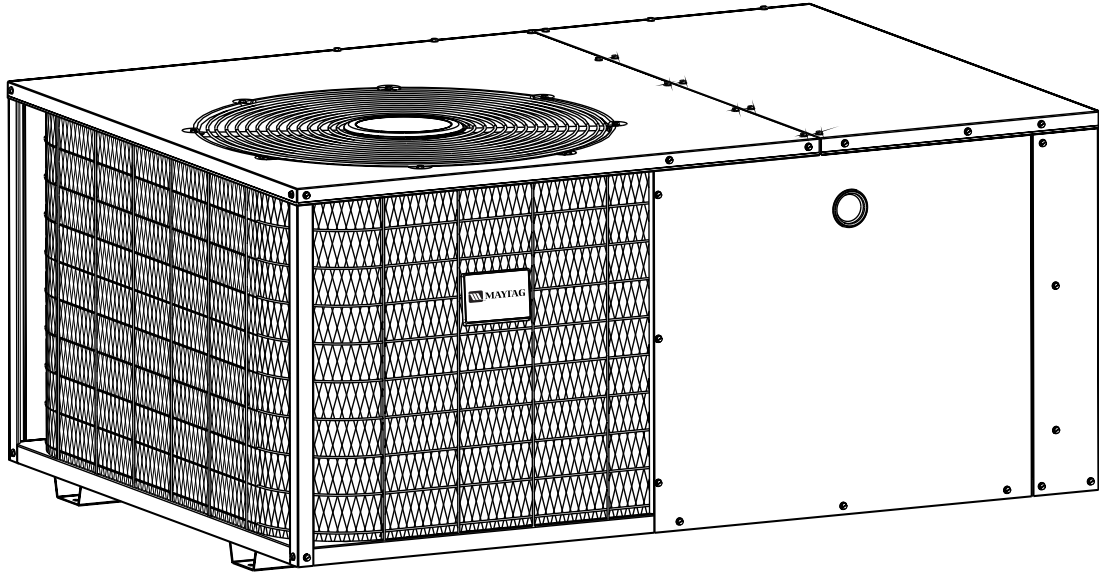

REPLACEMENT PARTS LIST
Single Package Air Conditioner
PPA1RC Series
12 SEER Models

12 SEER Single Package Air Conditioner Model PPA1RC

ITEM NO.	PART NO.	DESCRIPTION	024K	030K	036K	042K	048K
1	606261	Acorn Nut	4	4	4	4	4
2	621720	Condenser Fan Motor 1/8 hp	1	1	1		
	621721	Condenser Fan Motor 1/4 hp				1	1
3	669404	Fan Grille	1	1	1	1	1
4	667279	Fan Blade 20" Dia., 26°	1	1	1		
	667278	Fan Blade 20" Dia., 30°				1	1
5	D12131BR	Top Pan Assy, Right	1	1	1	1	1
6	D03570BR	Top Pan Assy, Left	1	1	1	1	1
7	D03290	Drain Channel	1	1	1	1	1
8	D03441R	Divider Panel	1	1	1		
	D03443R	Divider Panel				1	1
9	D03481R	Blower Divider Assy	1	1	1		
	D03483R	Blower Divider Assy				1	1
10	917950	Compressor ZR22K3-PFV	1				
	914865	Compressor ZR28K3-PFV		1			
	914927	Compressor ZR32K3-PFV			1		
	914656	Compressor ZR40K3-PFV				1	
	917219	Compressor ZR47K3-PFV					1
11	689702	Coil Gasket	1	1	1	1	1
12	669187	Drain Pan	1	1	1	1	1
13	663713	Drain Tube Assembly	1	1	1	1	1
14	669211	"P" Trap	1	1	1	1	1
15	669184	Elbow ¾" MPT	1	1	1	1	1
16	664060	Restrictor 0.060	1				
	664067	Restrictor 0.067		1			
	664069	Restrictor 0.069			1		
	664082	Restrictor 0.082				1	
	664087	Restrictor 0.087					1
17	663716	Distributor Assembly	1				
	663580	Distributor Assembly		1	1		
	663582	Distributor Assembly				1	
	663584	Distributor Assembly					1
18	663394	Swivel Connector	1	1	1	1	1
19	D03622R	Indoor Coil	1				
	D03624R	Indoor Coil		1	1		
	D03625R	Indoor Coil				1	
	D03626R	Indoor Coil					1
20	262970	Blower Foot	1	1	1	1	1
21	621937	Indoor Blower Motor 1/4 hp	1				
	621938	Indoor Blower Motor 1/3 hp		1			
	621939	Indoor Blower Motor 1/3 hp			1	1	
	621940	Indoor Blower Motor 1/2 hp					1
22	667294	Blower Wheel 9 x 8 (not shown)	1	1			
	667037	Blower Wheel 10 x 8 (not shown)			1	1	1