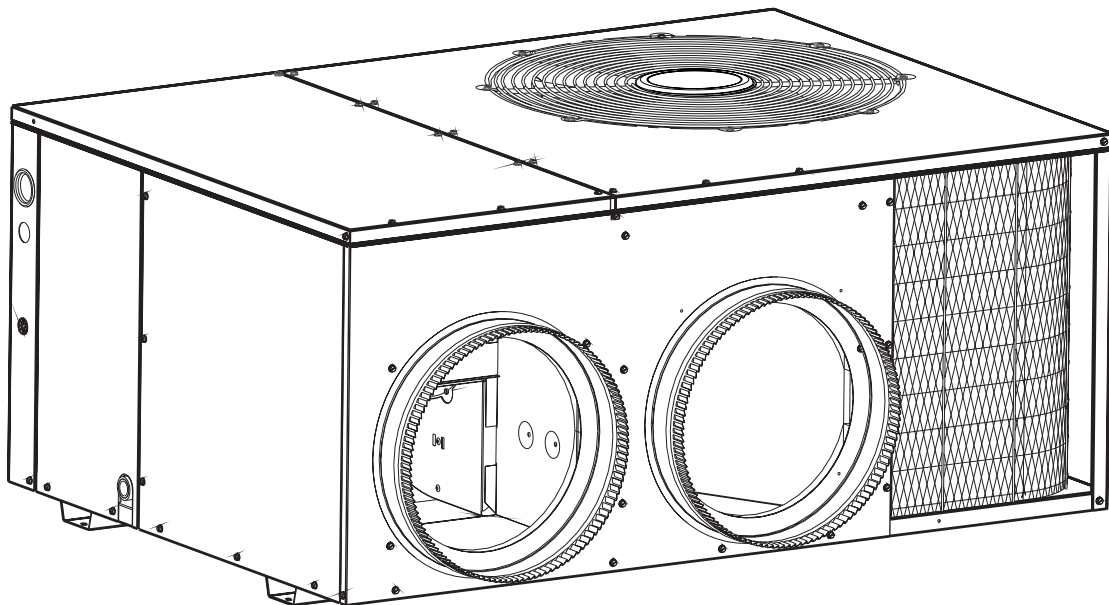

REPLACEMENT PARTS LIST
Single Package Air Conditioner
PPA1RC Series
12 SEER Models

12 SEER Single Package Air Conditioner Model PPA1RC

ITEM NO.	PART NO.	DESCRIPTION	024K	030K	036K	042K	048K
1	606261	Acorn Nut	4	4	4	4	4
2	621720	Condenser Fan Motor 1/8 hp	1	1	1		
	621721	Condenser Fan Motor 1/4 hp				1	1
3	669404	Fan Grille	1	1	1	1	1
4	667279	Fan Blade 20" Dia., 26°	1	1	1		
	667278	Fan Blade 20" Dia., 30°				1	1
5	D12131BR	Top Pan Assy, Right	1	1	1	1	1
6	D03570BR	Top Pan Assy, Left	1	1	1	1	1
7	D03290	Drain Channel	1	1	1	1	1
8	D03441R	Divider Panel	1	1	1		
	D03443R	Divider Panel				1	1
9	D03481R	Blower Divider Assy	1	1	1		
	D03483R	Blower Divider Assy				1	1
10	917950	Compressor ZR22K3-PFV	1				
	914865	Compressor ZR28K3-PFV		1			
	914927	Compressor ZR32K3-PFV			1		
	914656	Compressor ZR40K3-PFV				1	
	917219	Compressor ZR47K3-PFV					1
11	689702	Coil Gasket	1	1	1	1	1
12	669187	Drain Pan	1	1	1	1	1
13	663713	Drain Tube Assembly	1	1	1	1	1
14	669211	"P" Trap	1	1	1	1	1
15	669184	Elbow ¾" MPT	1	1	1	1	1
16	664060	Restrictor 0.060	1				
	664067	Restrictor 0.067		1			
	664069	Restrictor 0.069			1		
	664082	Restrictor 0.082				1	
	664087	Restrictor 0.087					1
17	663716	Distributor Assembly	1				
	663580	Distributor Assembly		1	1		
	663582	Distributor Assembly				1	
	663584	Distributor Assembly					1
18	663394	Swivel Connector	1	1	1	1	1
19	D03622R	Indoor Coil	1				
	D03624R	Indoor Coil		1	1		
	D03625R	Indoor Coil				1	
	D03626R	Indoor Coil					1
20	262970	Blower Foot	1	1	1	1	1
21	621937	Indoor Blower Motor 1/4 hp	1				
	621938	Indoor Blower Motor 1/3 hp		1			
	621939	Indoor Blower Motor 1/3 hp			1	1	
	621940	Indoor Blower Motor 1/2 hp					1
22	667294	Blower Wheel 9 x 8 (not shown)	1	1			
	667037	Blower Wheel 10 x 8 (not shown)			1	1	1