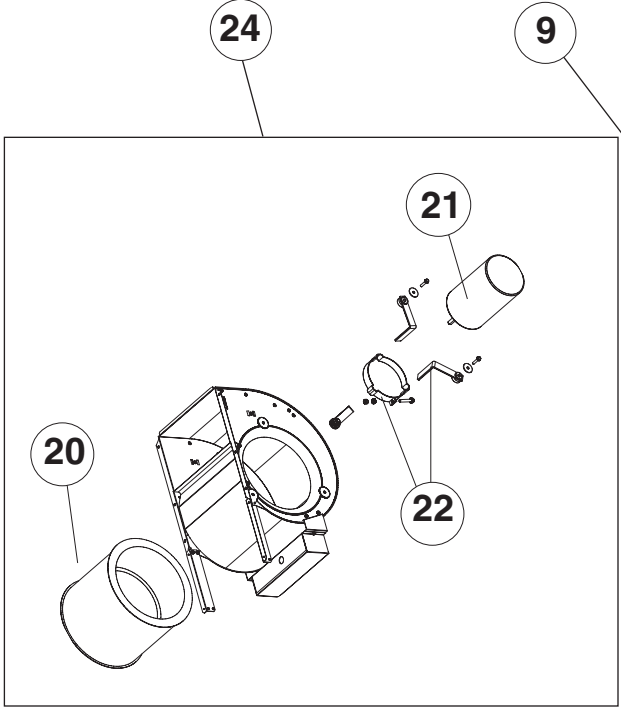

Note: Replace gasket (Item 16) whenever collector pan assembly (Item 11) is removed

MGF1TA 80+ Upflow/Horizontal