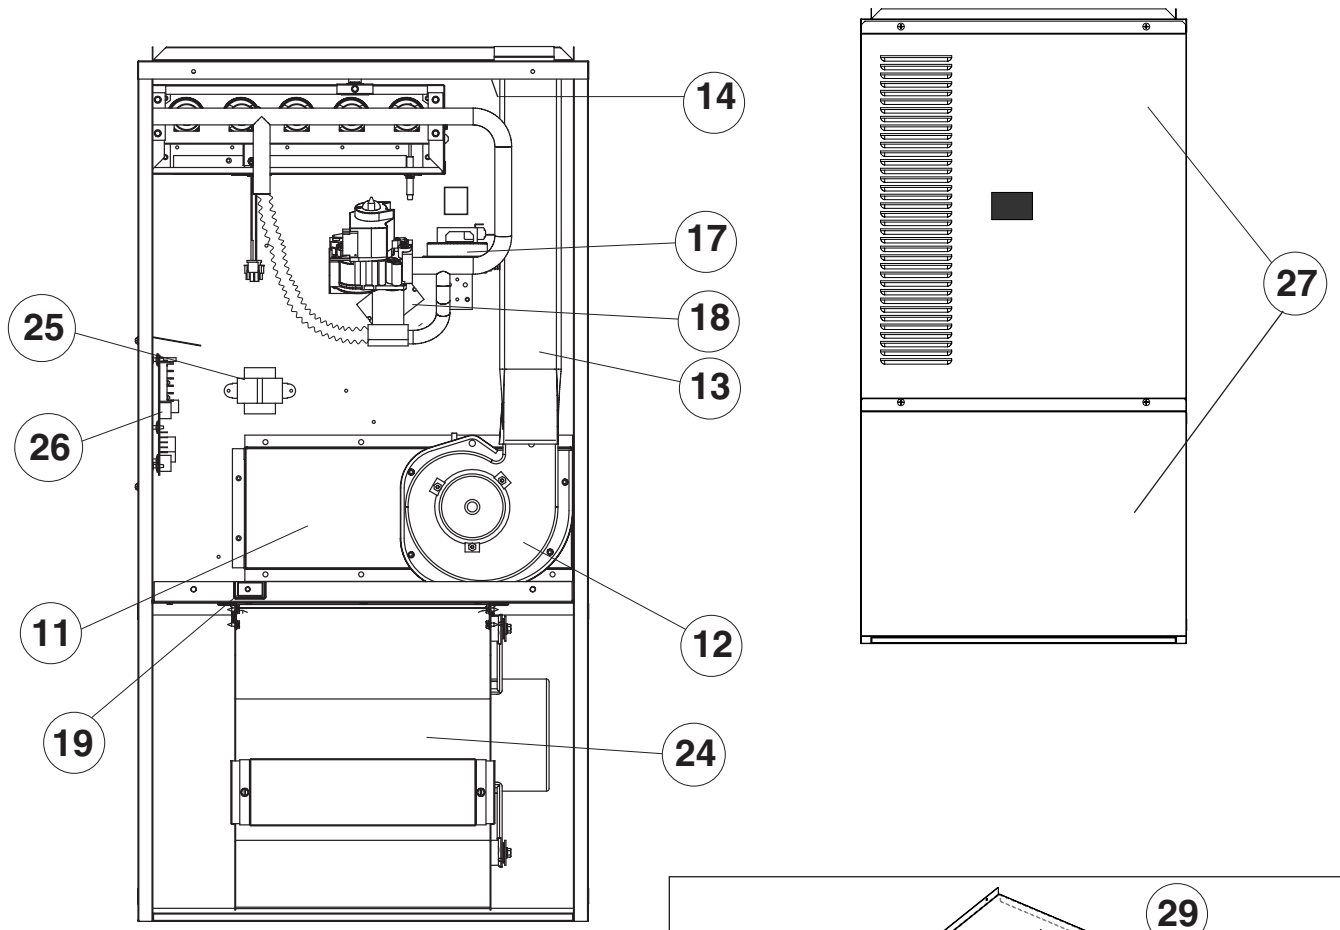

Note: Replace gasket (Item 16) whenever collector pan assembly (Item 11) is removed

MGF1TA 80+ Upflow/Horizontal