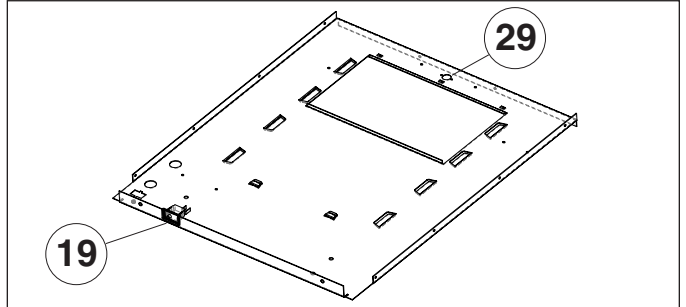

Note: Replace gasket (Item 16) whenever collector pan assembly (Item 11) is removed

MGF1TA 80+ Upflow/Horizontal