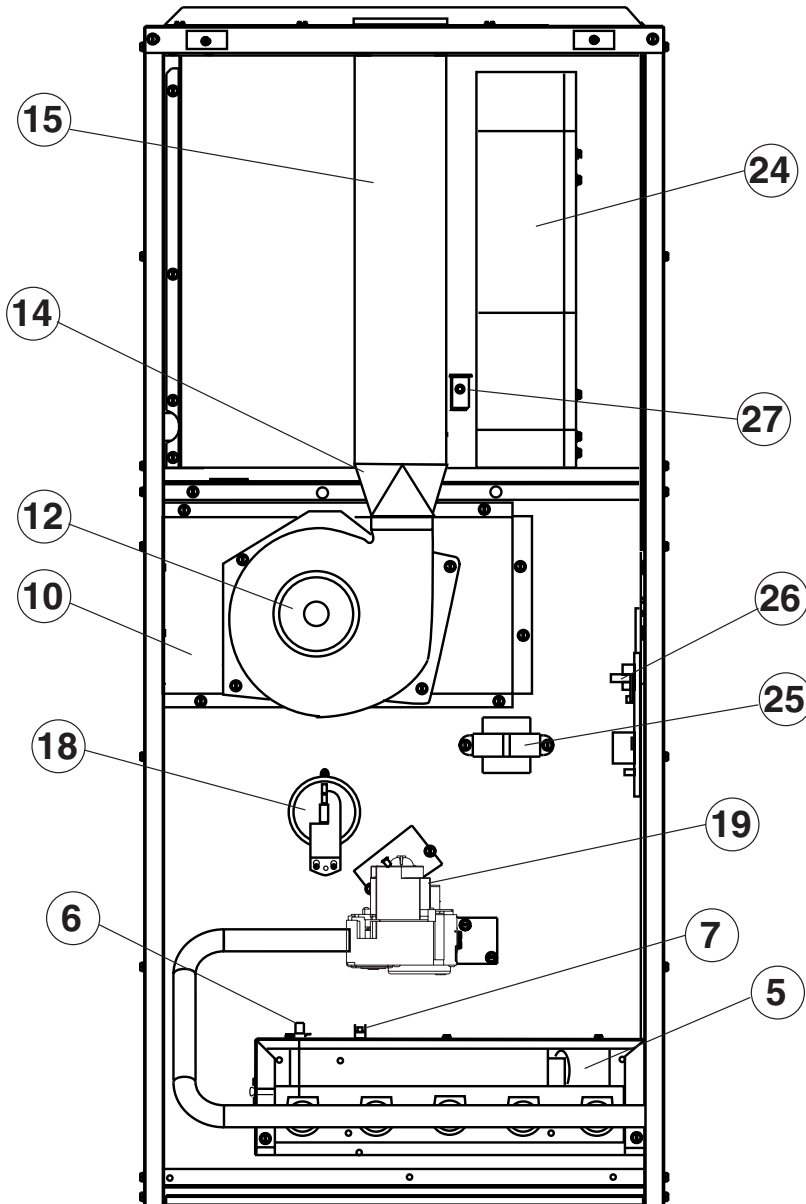

¹ Replace gasket whenever collector pan assembly (Item 11) is removed.

MGF1RK 80+ Downflow