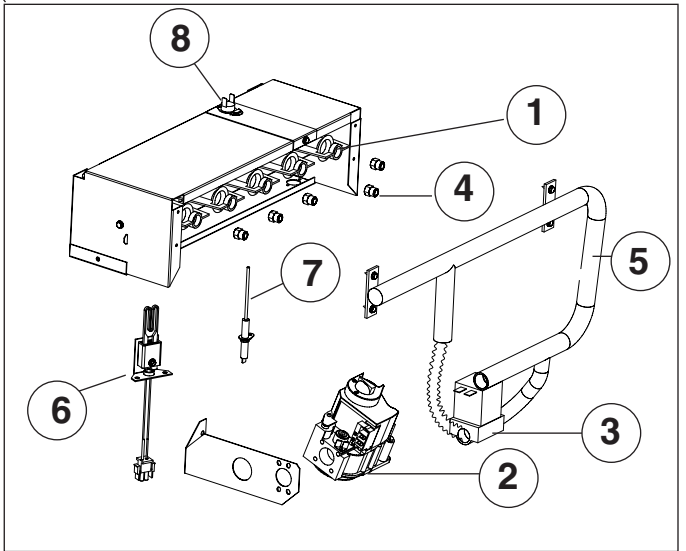

Note: Replace gasket (Item 16) whenever collector pan assembly (Item 11) is removed

MGF1TA 80+ Upflow/Horizontal